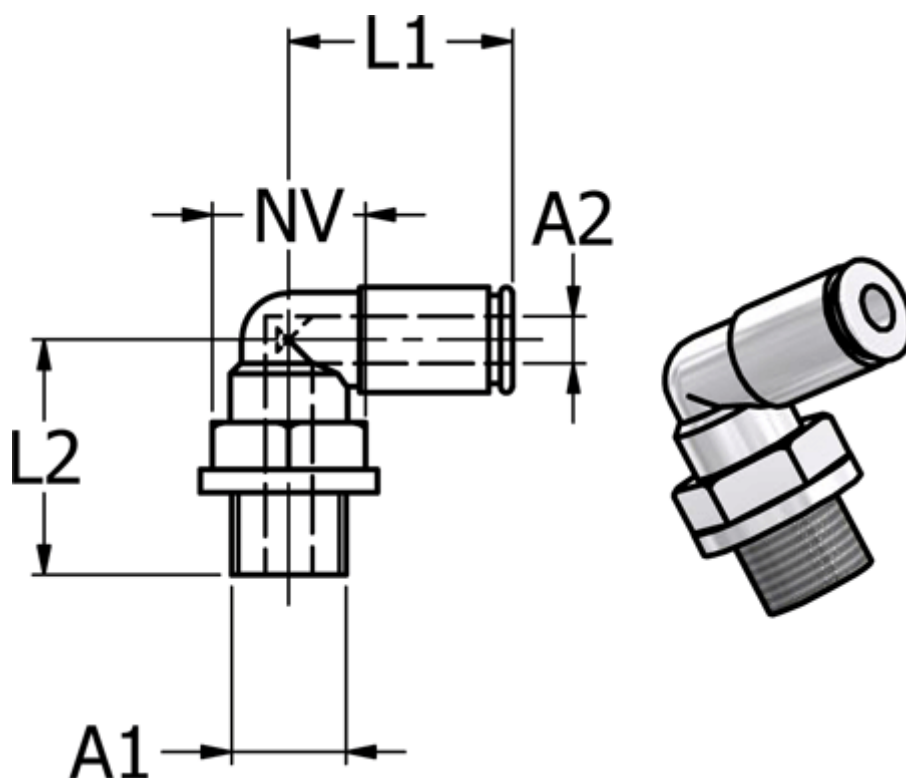

Article number: 5868540184

Description: Metal Push-in fitting 854.018-4, &Oslash4 / G 1/8"  
Elbow with FPM O-ring

## Measures

Ext. hose diameter A2 = 4

L1 = 20

L2 = 20

NV = 13

Thread A1 = G 1/8"